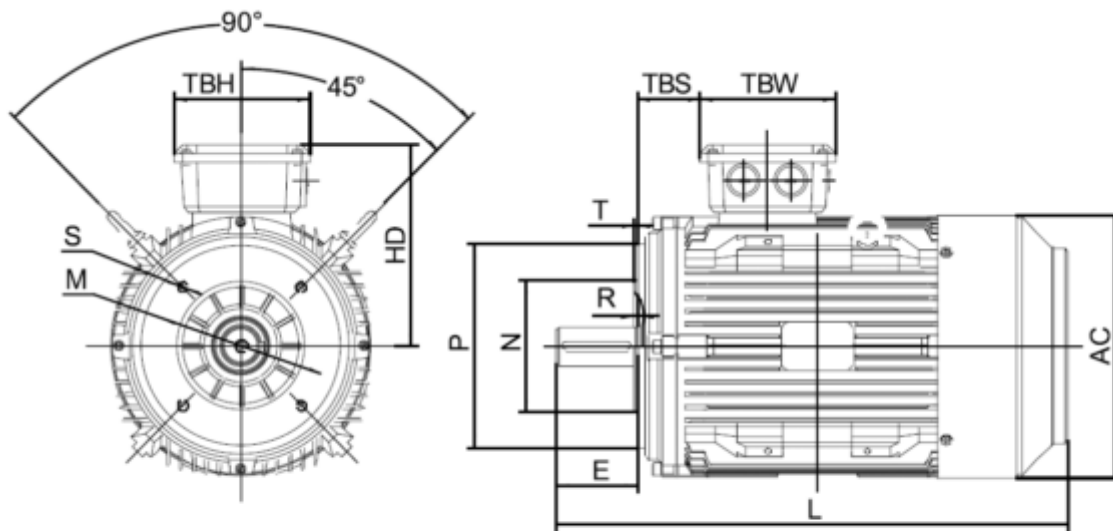

# Data Sheet

Article number: 250309000225

Description: Kleedrive T3C 280M-2 90.0KW 2800 rpm  
3x400/690V 50HZ IP55 B14 Eff=95%

## Measures

AA = 560	K = Ø24	TBW = 245
AC = Ø559	L = 1035	
AD = 675	M =	
D = Ø65	N =	
E = 140	P =	
F = 18	S =	
G = 58	TBH = 280	
HD = 395	TBS = 277	