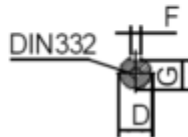

# Data Sheet

Article number: 250309000225

Description: Kleedrive T3C 280M-2 90.0KW 2800 rpm  
3x400/690V 50HZ IP55 B14 Eff=95%

## Measures

AA = 560	K = Ø24	TBW = 245
AC = Ø559	L = 1035	
AD = 675	M =	
D = Ø65	N =	
E = 140	P =	
F = 18	S =	
G = 58	TBH = 280	
HD = 395	TBS = 277	